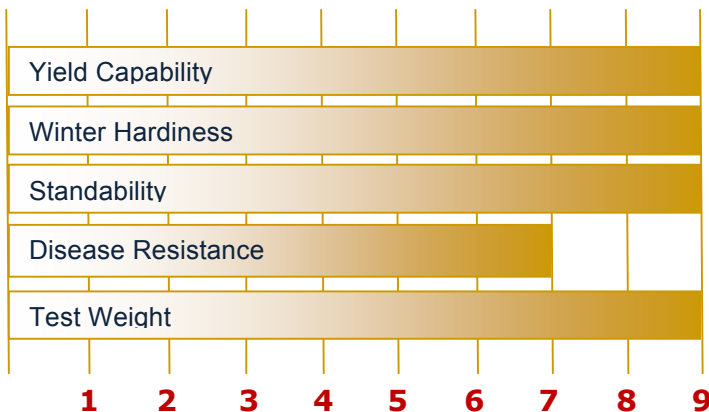

GHT-940

GREAT HEART SEED

KEY STRENGTHS

- Extremely high yield potential
- Very consistent across a wide range of soils
- Excellent winterhardiness
- Very good scab tolerance
- Excellent standability
- High test weight

MANAGEMENT TIPS

- Widely adapted to various soil types
- Plant at medium high-to-very high populations
- Responds well to high management practices
- Responds to high / very high N levels & split applications
- Best adapted to the southern two-thirds of IN and IL

Seeding Method   Seeds / Acre   Approx. lbs. /acre

Seeding Method	Seeds / Acre	Approx. lbs. /acre
Conventional	1,700,000	125
No-Till	1,850,000	135
Broadcast	1,900,000	145