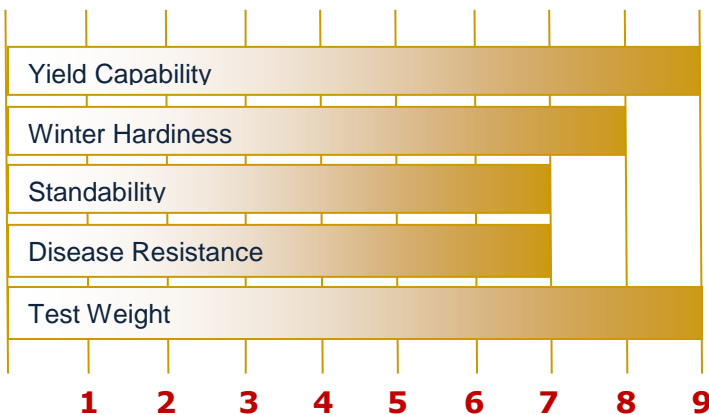

GHT-946

GREAT HEART SEED

KEY STRENGTHS

- Yield leader!
- Very heavy test weights
- Head scab resistance reduces spread of infection
- Very good straw production
- Great disease package

MANAGEMENT TIPS

- Well suited from the Midwest to the Mid-South and back East
- Plenty rugged under tough conditions
- Record breaking yields in better conditions
- Great selection for managing head scab and getting top test weights

Seeding Method	Seeds / Acre	Approx. lbs. /acre
Conventional	1,600,000	120
No-Till	1,750,000	130
Broadcast	1,900,000	140